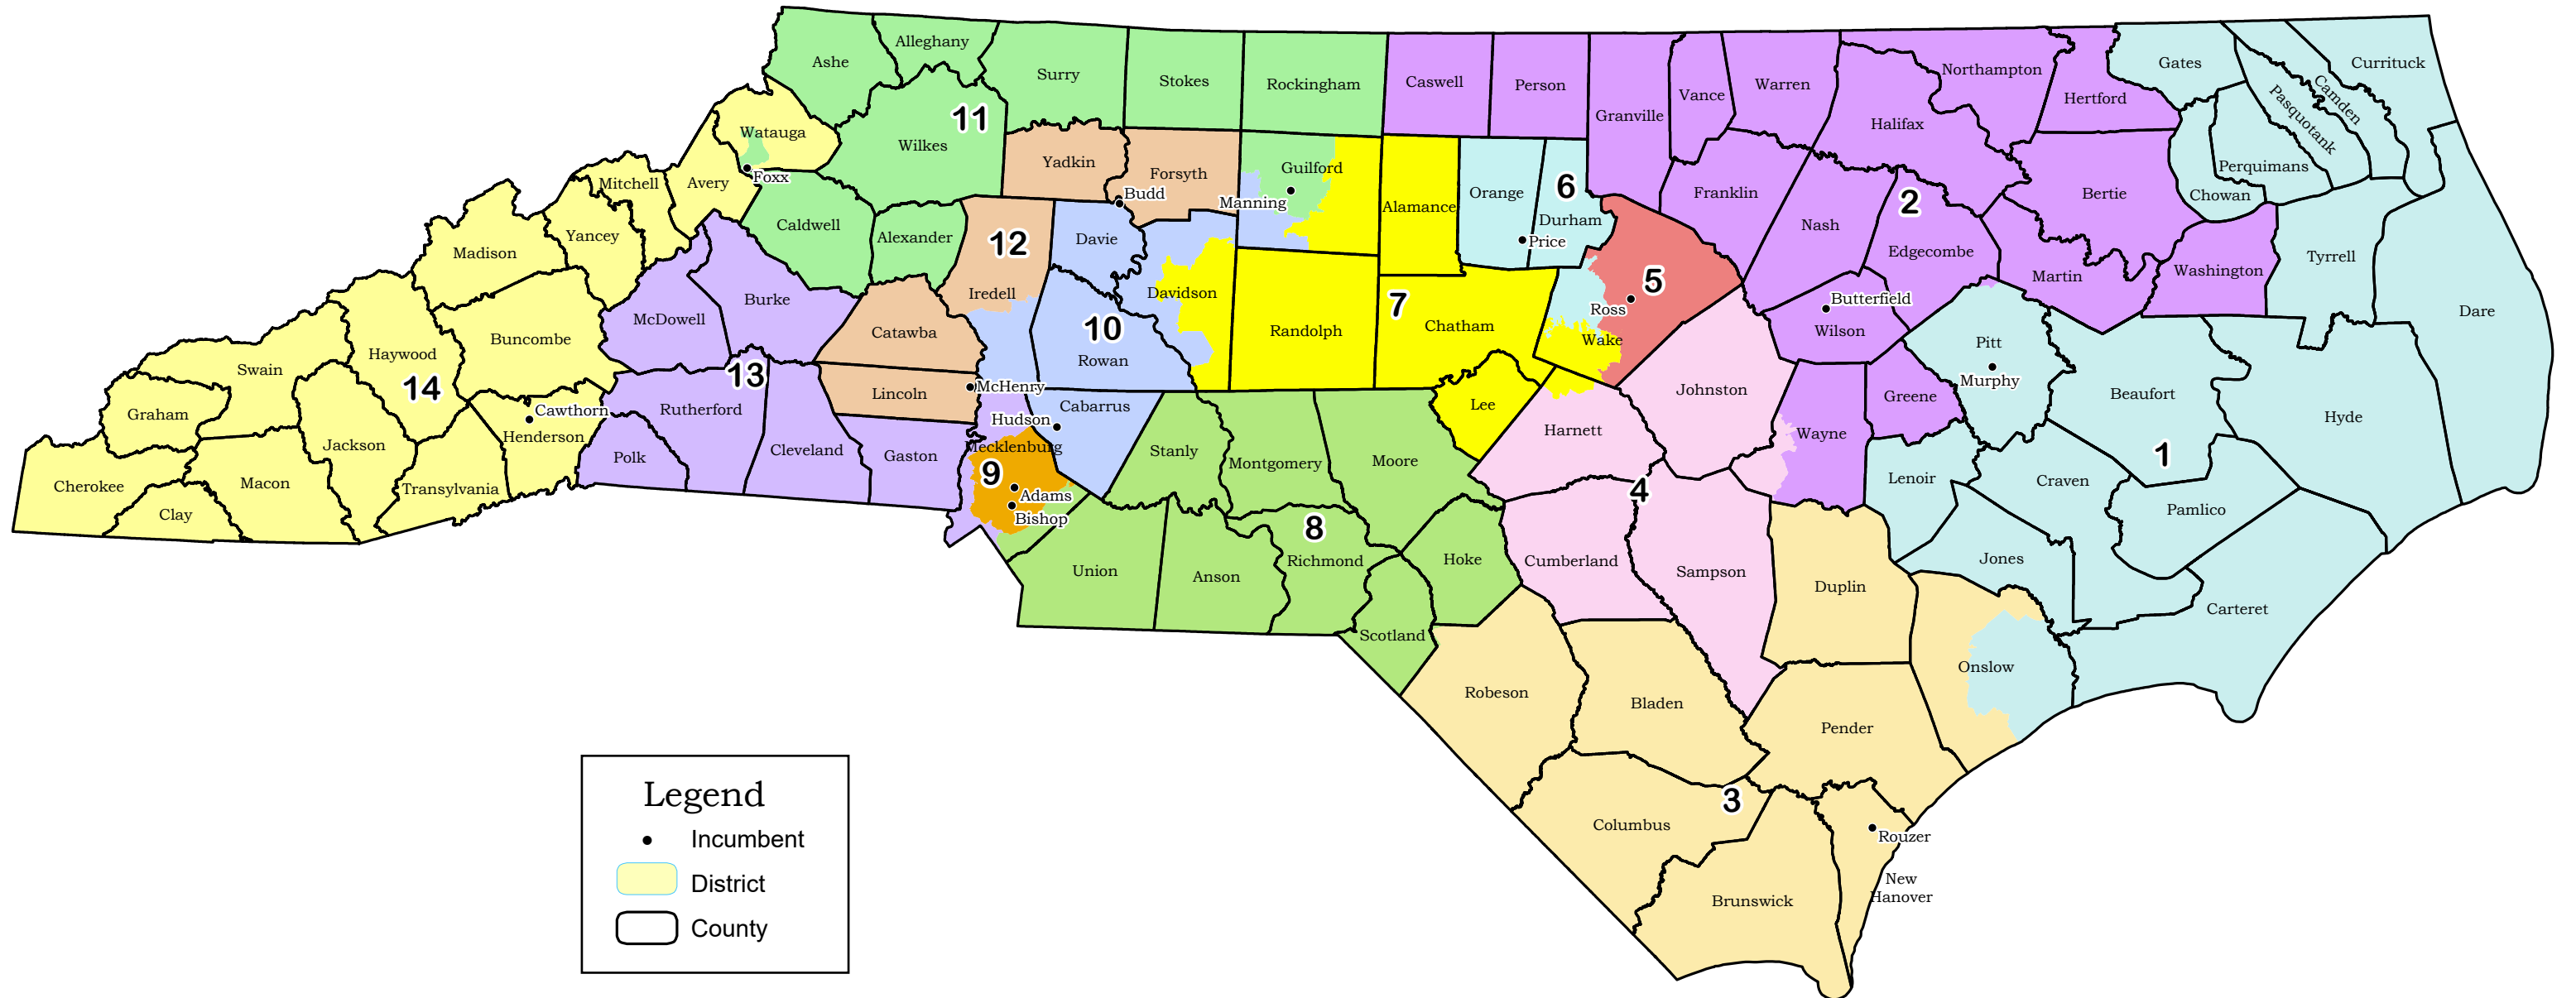

S.L. 2021-174 Congress

Legend

- Incumbent
- Yellow District
- Black Outline County