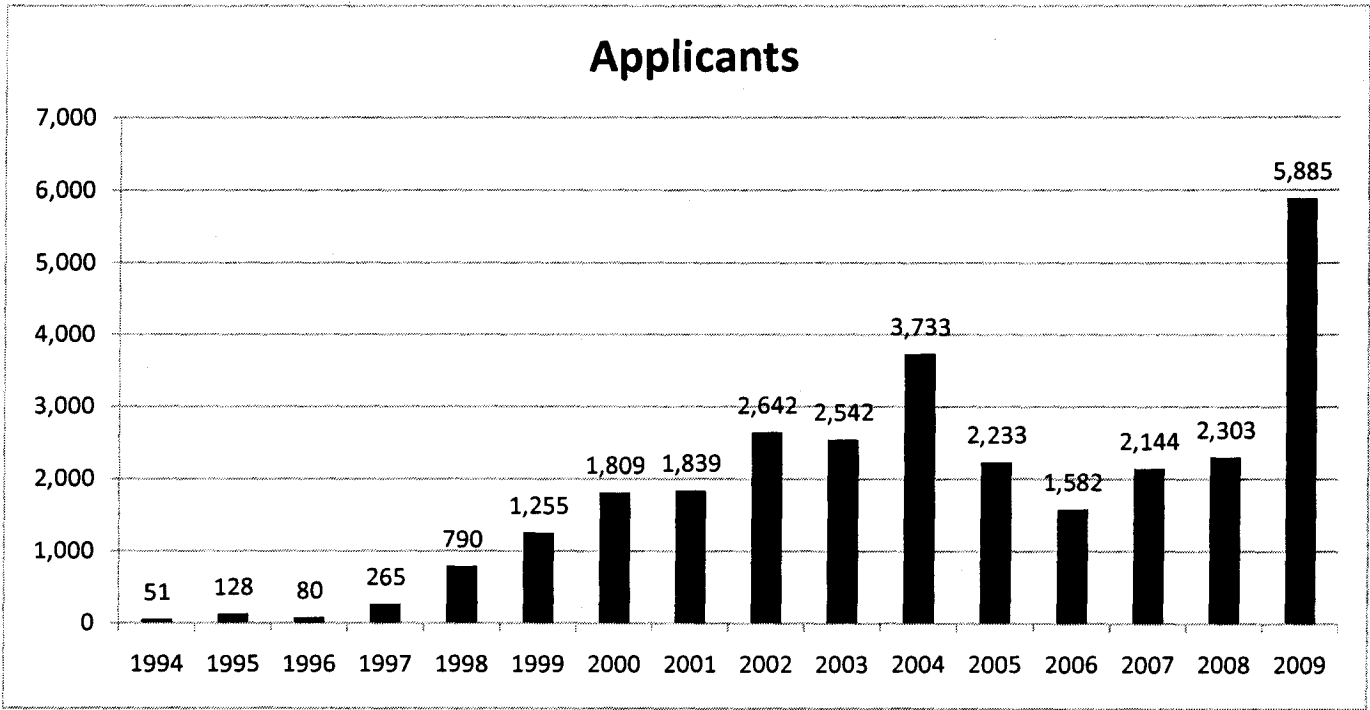

National Board Certification  
 Tuesday, December 08, 2009

National Board Certification Applicants and Application Costs from 1994 (first year) to 2009 (current year)

Fees: 1994-1995 (\$975); 1996-2000 (\$2,000); 2001-2007 (\$2,300); 2007 on (\$2,500)