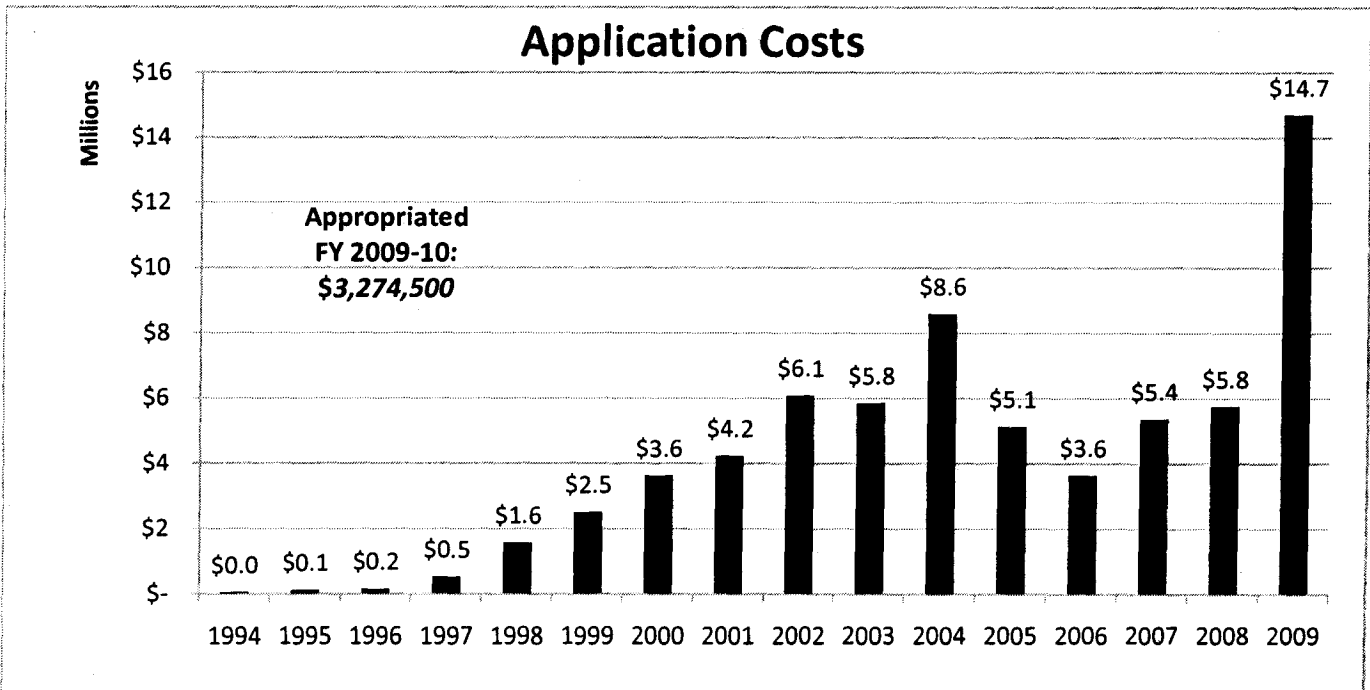

National Board Certification  
 Tuesday, December 08, 2009

National Board Certification Applicants and Application Costs from 1994 (first year) to 2009 (current year)

Fees: 1994-1995 (\$975); 1996-2000 (\$2,000); 2001-2007 (\$2,300); 2007 on (\$2,500)